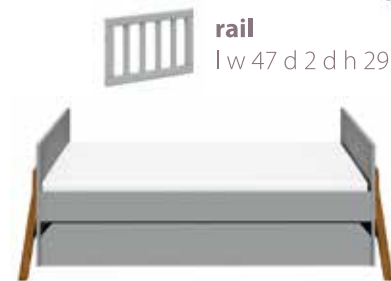

standard mattress size 70x140

rail

| w 47 d 2 d h 29

changing table

w 59.6 d 77.6 h 8

3-drawer chest

w 107 d 50 h 92

bookcase