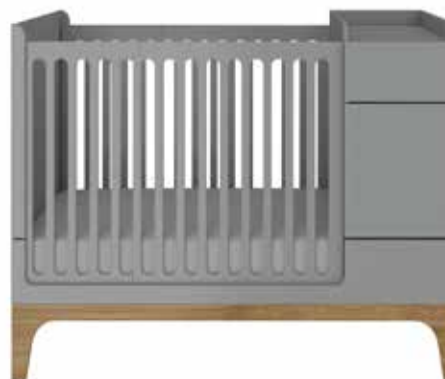

UP!cycling – MASTER

the cot with a small cabinet, changing table, drawer (option) and shelves is a piece of furniture which changes with your child and adjusts to their needs. For the infant, it is a great safe space to sleep, play and rest in, whereas for the parent – a functional space for storing all things necessary for baby care. When your child grows older, it can be easily and **quickly turned into a larger bed (160 cm)**, adding a small desk to it with an adjusted top and space for your child's treasures.

UP!

cot 70x120 with a bed mode

w 164 d 77 h 100

gray
option