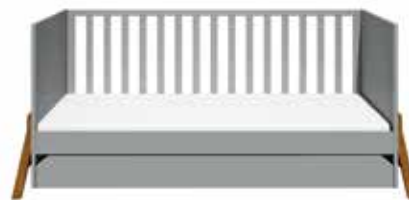

rail

| w 47 d 2 d h 29

changing table

w 59.6 d 77.6 h 8